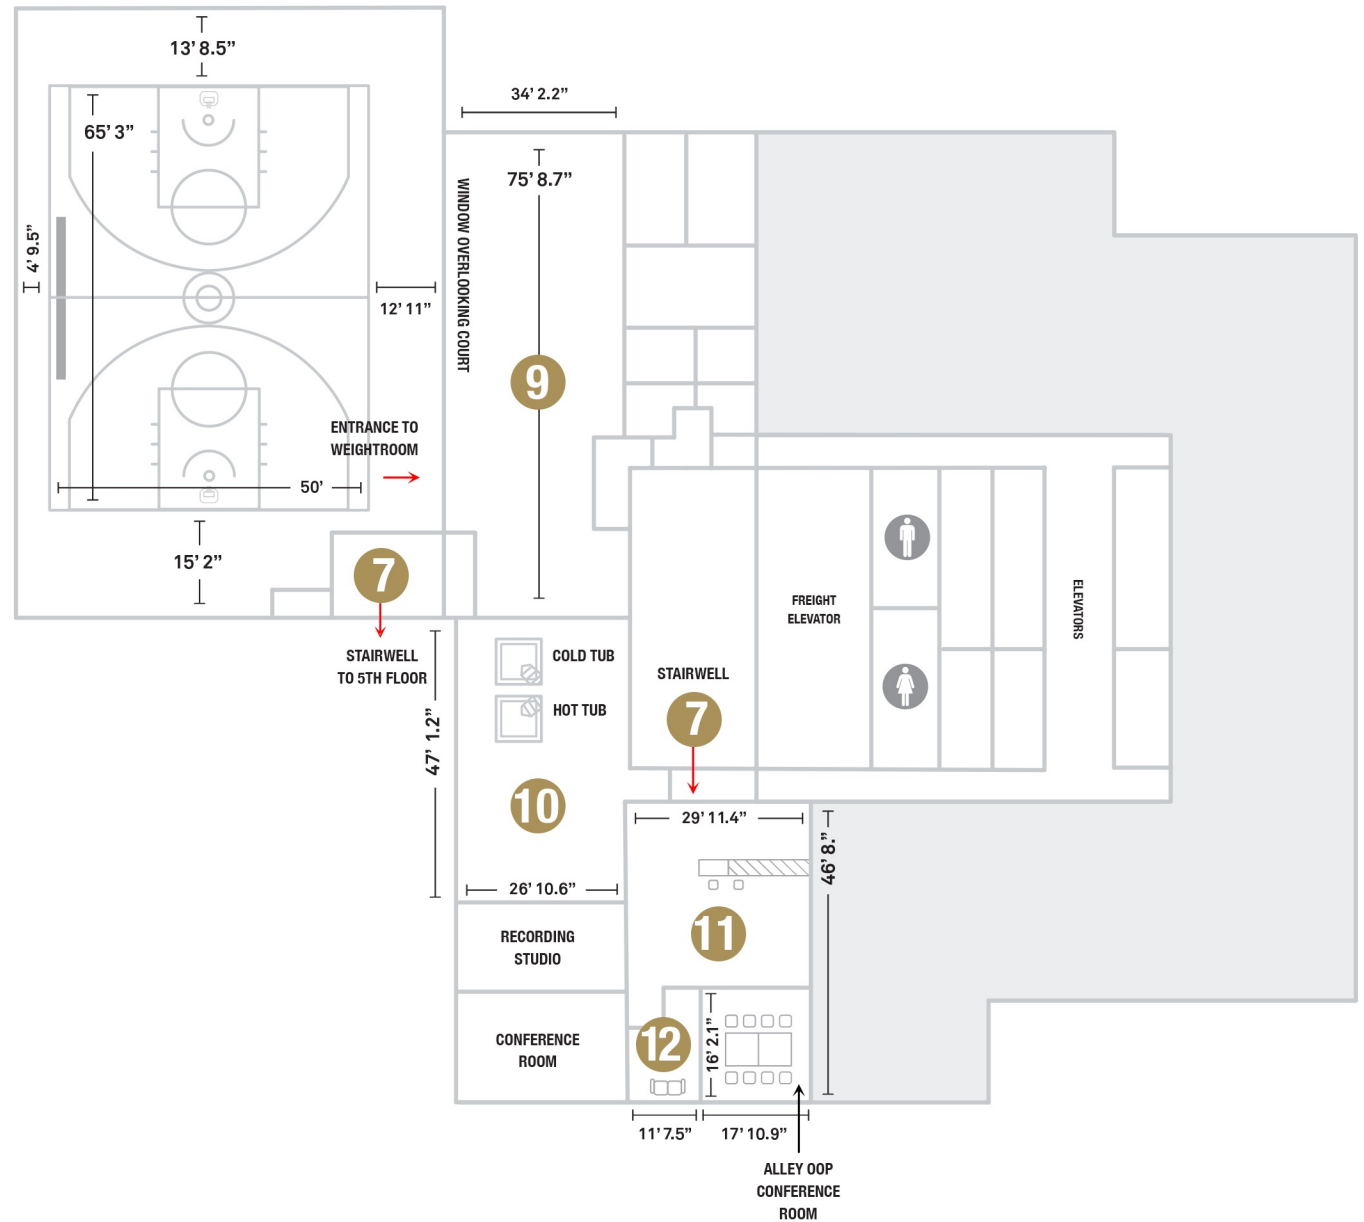

## COURT

- 6150 SQ FT
- BLUETOOTH SYSTEM & SURROUND SOUND CAPABILITIES
- VESTABOARD
- LARGE MONITOR
- STATIONARY BIKE
- GATORADE FRIDGE
- MASSAGE TABLE
- (3) HOOPS & (2) SHOOTING MACHINES
- BENCHES
- CONNECTS DIRECTLY TO LOCKER ROOM

## CAFÉ

- 1805 SQ FT
- (1) TV
- VESTABOARD
- INCLUDES FULL SIZE KITCHEN & SINK
- CATERING AREA
- LARGE TWO DOOR FRIDGE & FREEZER

## EXECUTIVE CONFERENCE ROOM

- 16 SEATS
- (1) TV

1133 6<sup>TH</sup> AVE  
 BETWEEN 43RD AND 44TH  
 NYC 10036

# 6TH FLOOR

- 9 WEIGHT ROOM
- 10 AQUATICS TRAINING
- 11 GREEN ROOM
- 12 MOTHERS ROOM