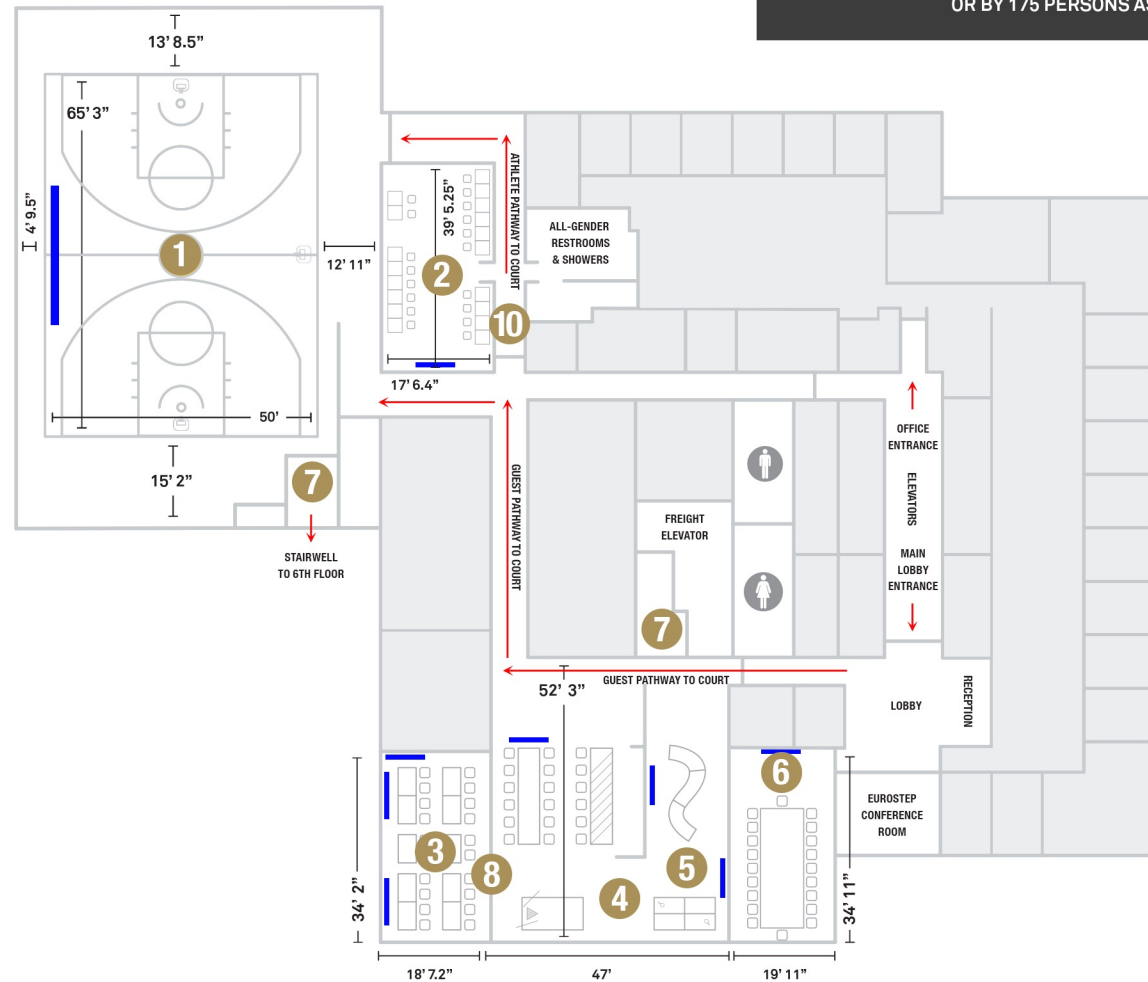

1133 6<sup>TH</sup> AVE

BETWEEN 43RD AND 44TH  
NYC 10036

# 5TH FLOOR

- 1** COURT
- 2** LOCKER ROOM
- 3** VIDEO CLASSROOM
- 4** CAFÉ
- 5** LOUNGE
- 6** EXECUTIVE CONFERENCE ROOM
- 7** EMERGENCY EXIT
- 8** COLLAPSIBLE DOOR
- TV/MONITOR

CAPACITY: 190 PERSONS AS A A-3 GYM/RECREATION CENTER  
OR BY 175 PERSONS AS A A-2 BANQUET ROOM

## COURT

- 6150 SQ FT
- BLUETOOTH SYSTEM & SURROUND SOUND CAPABILITIES
- VESTABOARD
- LARGE MONITOR
- STATIONARY BIKE
- GATORADE FRIDGE
- MASSAGE TABLE
- (3) HOOPS & (2) SHOOTING MACHINES
- BENCHES
- CONNECTS DIRECTLY TO LOCKER ROOM

## LOCKER ROOM

- ALL-GENDER RESTROOMS & SHOWERS
- (20) LOCKERS
- (9) SHOWERS
- (1) BATHROOM STALL
- (3) URINALS
- (1) TV
- CONNECTS DIRECTLY TO OUR STATE OF THE ART BASKETBALL COURT