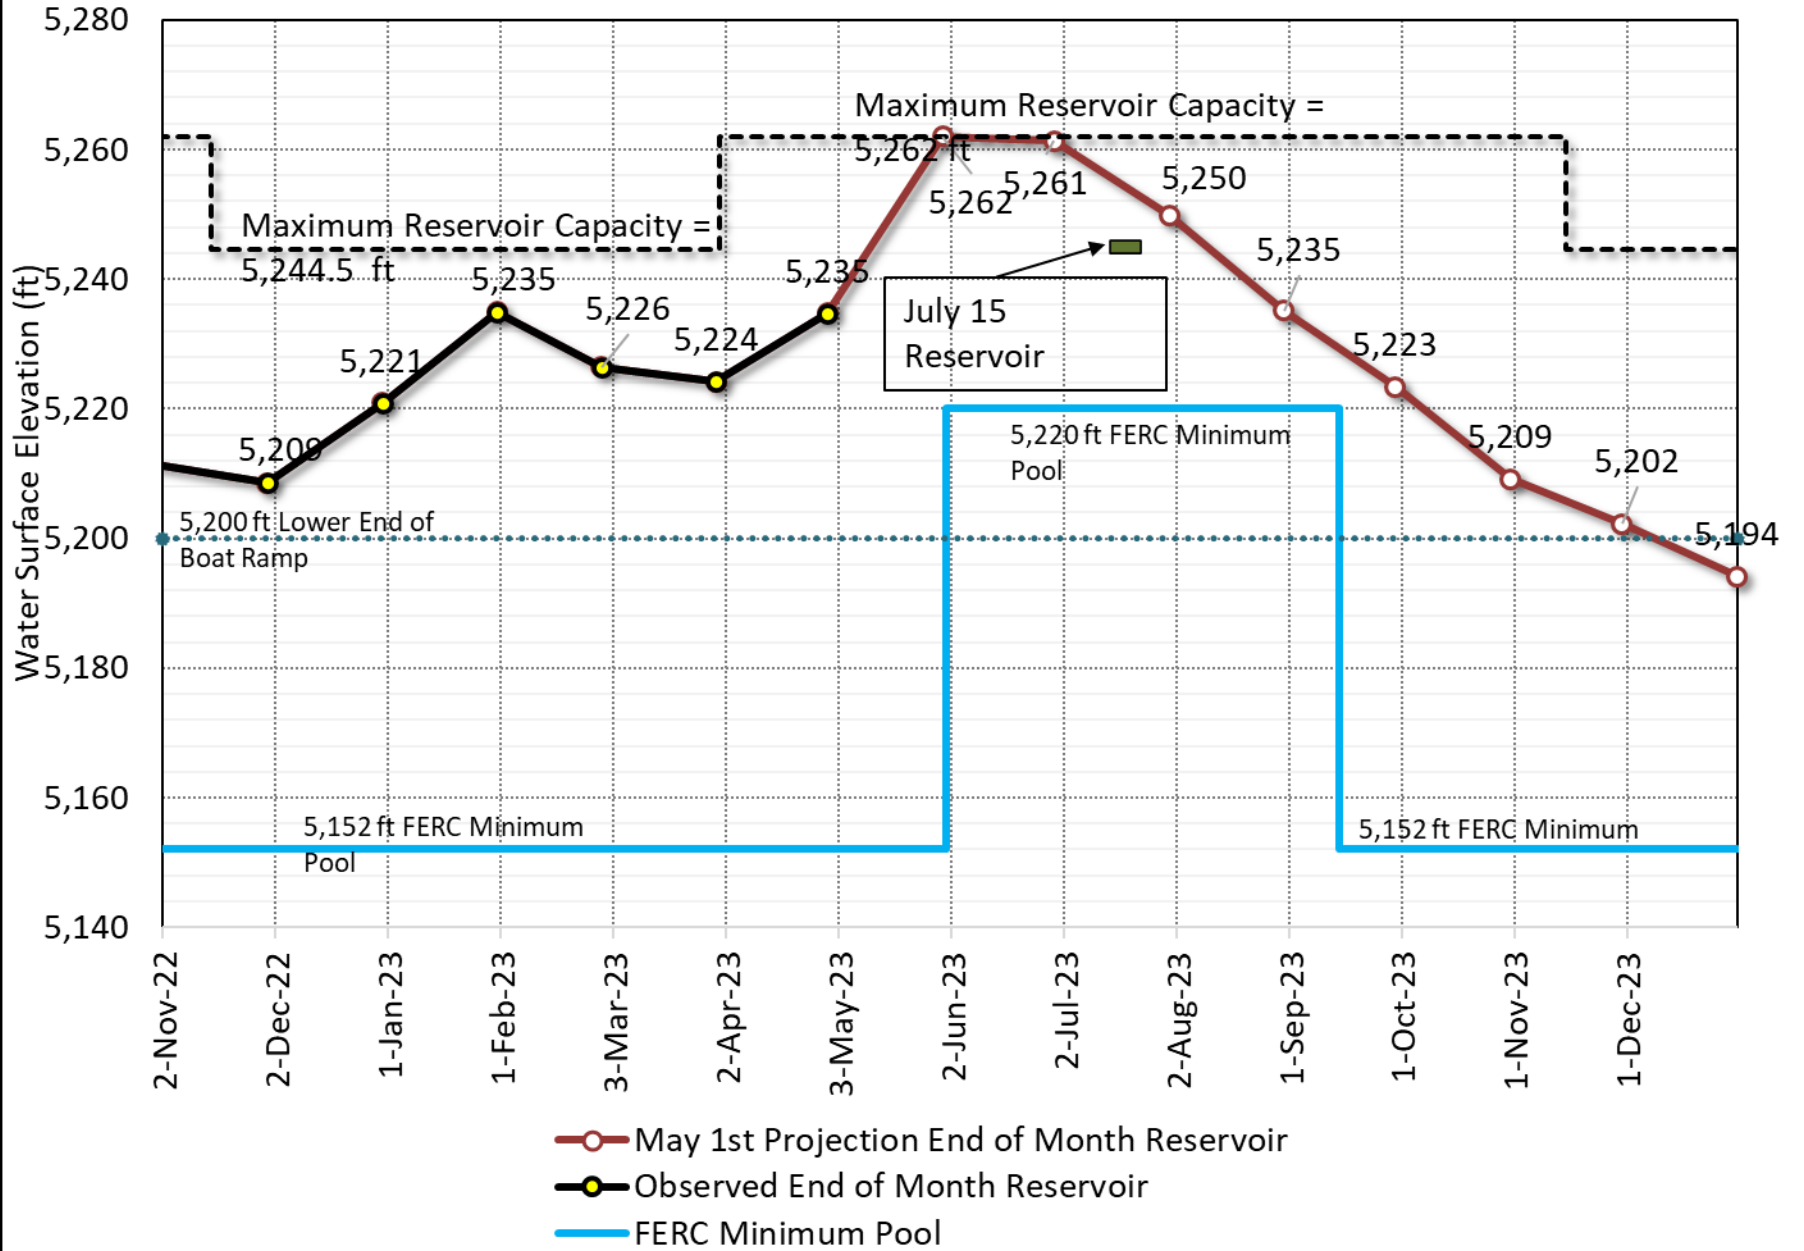

French Meadows Reservoir Water Surface Elevation (WSE)

Hell Hole Reservoir Water Surface Elevation (WSE)